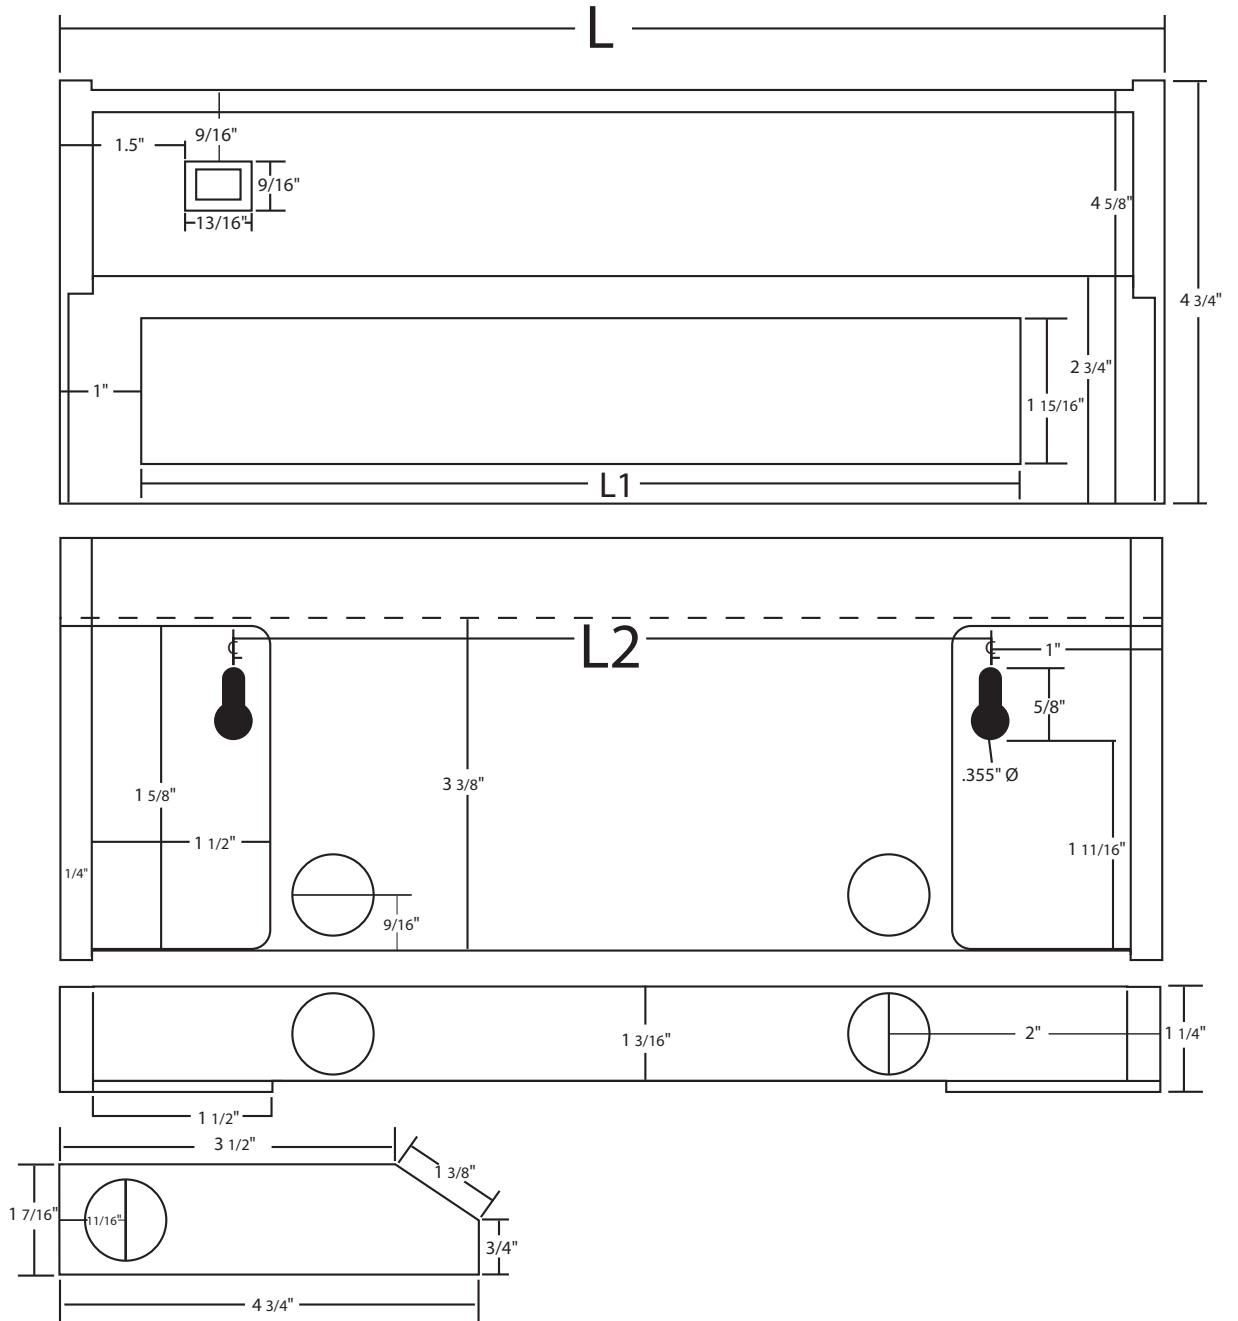

120V Xenon Under Cabinet Light

DIMENSIONAL DATA