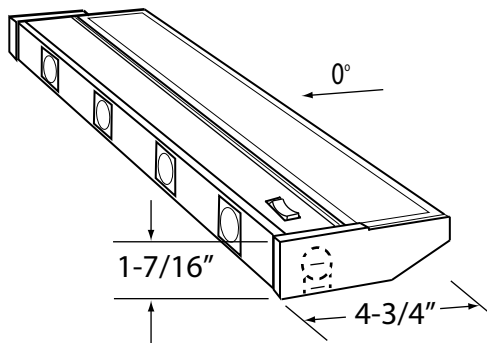

TECHNICAL SPECIFICATIONS

Voltage	120V, 60Hz AC operation
Construction	Heavy-gauge, extruded aluminum with plastic end caps and plastic ventilation spacers for heat dissipation
Dimensions	H = 1-7/16", D = 4-3/4", Available Lengths = 8", 16", 24" and 32"
Switching	High/Low/Off rocker switch
Knockouts	1" knockouts standard: one at each end, every 4" along back of housing and every 4" along top of housing
Wattages	1-Light = 20 watts, 2-Light = 40 watts, 3-Light = 60 watts, 4-Light = 80 watts
Power cord	Six foot power cord (included with P units) with two pronged polarized plug, 18AWG
Maximum run	720 watts
Linking	24" linking extension included with P units
Packaging	White box for hardwire units, retail pack for plug-in units
Accessories	PLXCP-20-BP = Xenon replacement lamp
Bulb Specs	8,000 hour rated life, 90 CRI, 2800°K, G8 base, 20 watts, 120V, 1-3/4" M.O.L.
Dimmers	Dimmable with most standard Incandescent dimmers
Diffuser	Full length, captive hinged lens cover (4-Light unit has two hinged covers)

Distributed by:

www.PegasusLighting.com
800.392.4818