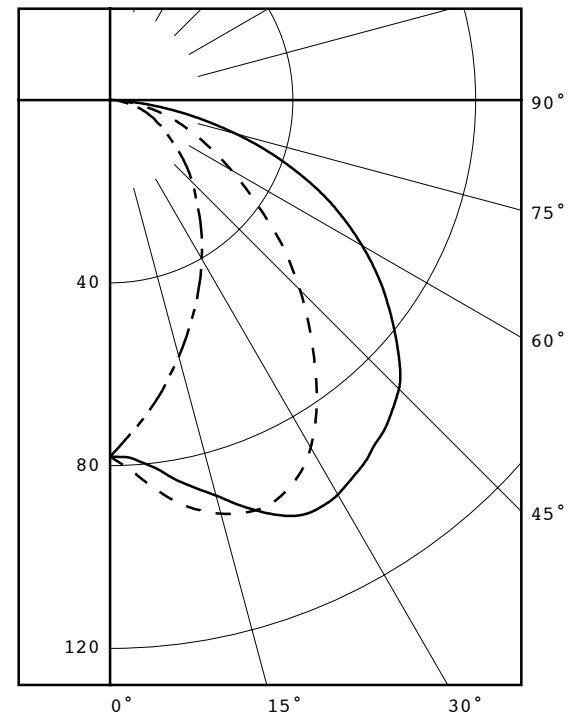

PHOTOMETRICS

(PLXC3H-WH)

LEGEND:

- 0-deg: - - - - -
- 90-deg: _____
- 180-deg: - - - - -

Maximum intensity:	110 cd
Luminous flux:	259
Input wattage:	60 at 120V
Efficacy:	4.3 lumens/watt
Beam angle:	64.5° 0-deg plane
	64.2° 90-deg plane
Total efficiency:	52.4%

ORDERING INFORMATION

PLXC			
120V	1 = 8" length	H = Hardwire	WH = White
Xenon	2 = 16" length	P = Plug-in	BR = Bronze
	3 = 24" length		BS = Brushed Steel
	4 = 32" length		

Example of finished order – PLXC1H-BS

SPECIFICATIONS

Dimensions:

1-7/16" high by 4-3/4" deep. Available in 8", 16", 24" and 32" lengths.

Construction:

Heavy-gauge, extruded aluminum with plastic end caps and slim, plastic ventilation spacers between fixture housing and mounting surface to minimize heat.