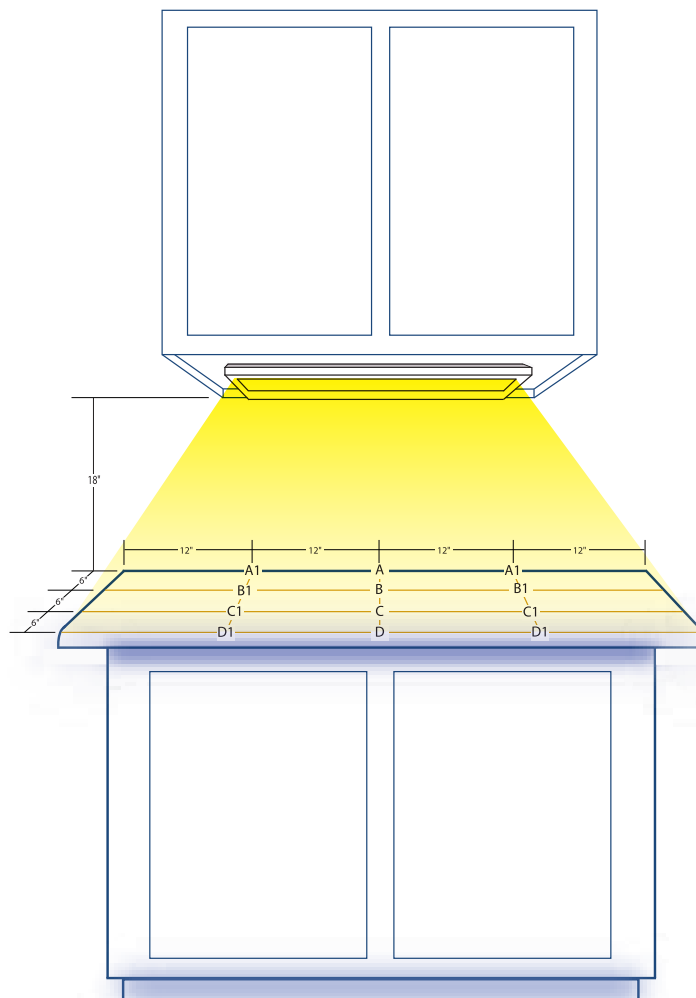

SPECIFICATIONS

Dimensions:

1-7/16" high by 4-3/4" deep. Available in 8", 16", 24" and 32" lengths.

Construction:

Heavy-gauge, extruded aluminum with plastic end caps and slim, plastic ventilation spacers between fixture housing and mounting surface to minimize heat.

Lens:

Clear, prismatic, full-length glass lens provides even light distribution. Captive lens cover closure securely holds lens to fixture housing with metal clips at each end. Hinged design allows for easy relamping.

PHOTOMETRIC DATA

XENON UC 120 V 16"	
A : 18	A1 : 15.5
B : 33.5	B1 : 23.8
C : 30.2	C1 : 20.7
D : 12.9	D1 : 10.5

Data shown above, expressed in foot candles, is a result of a single fixture. Counter top reflectance 80%. Rear wall reflectance 80%. See diagram for points of measurement.